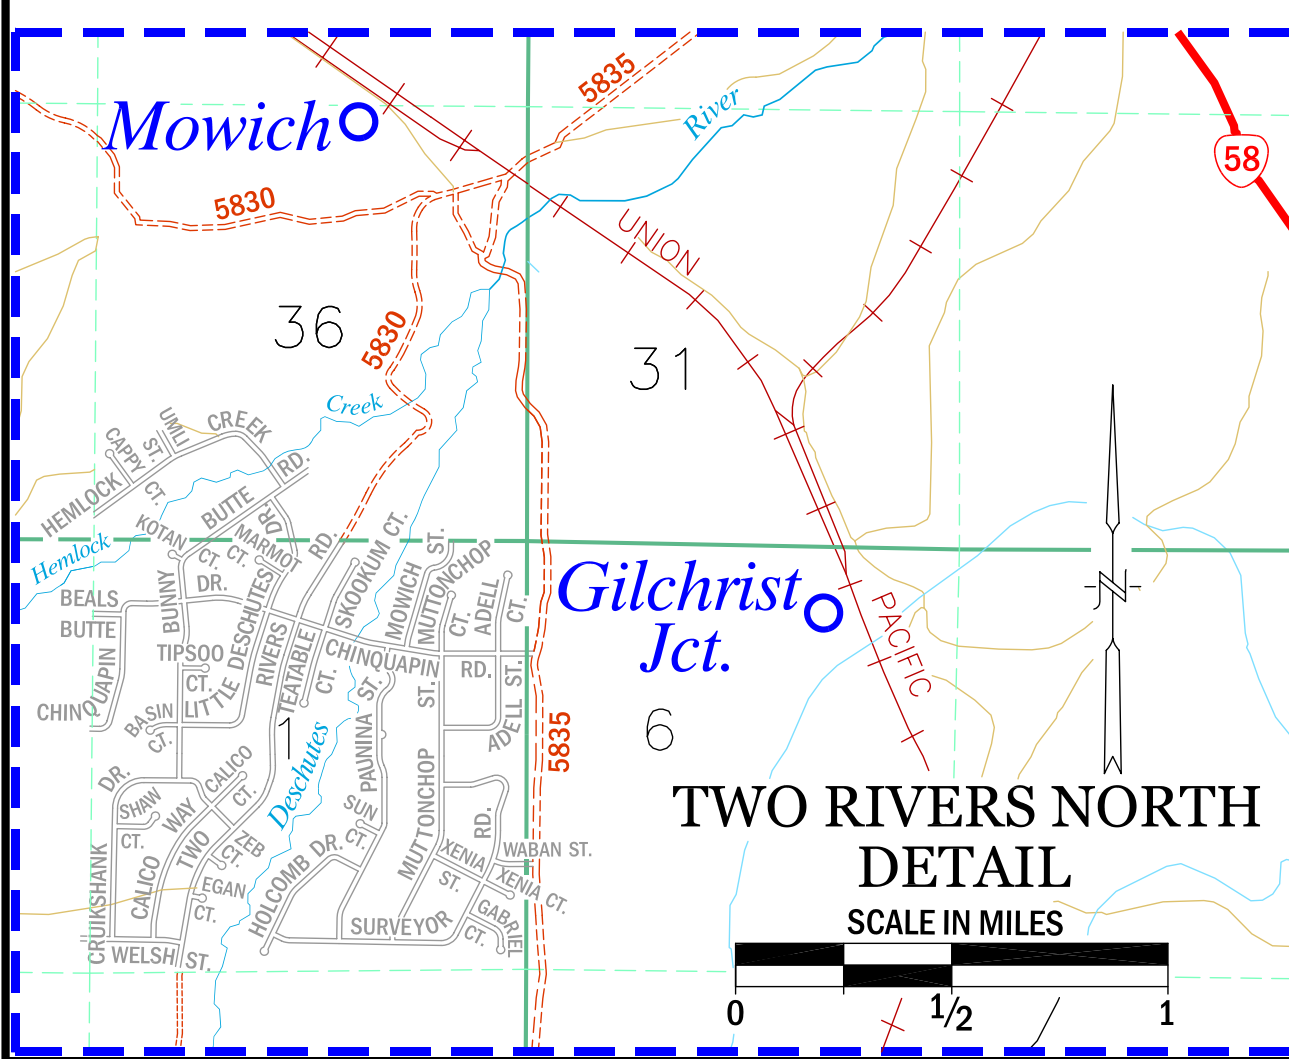

**TWO RIVERS NORTH
DETAIL**